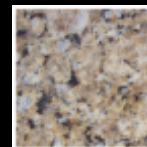

Rocky Mountain Stone
www.rmstone.com
505.345.8518
South of Jefferson on I-25
Appointments Appreciated

Color Options:

Black Pearl

Uba Tuba

Sorrento

New Venetian Gold

Tan Brown

Mendola

Giallo Ornamentale

Sale Details

Price includes material, fabrication, and installation with limitations and exclusions listed below. Sale price applicable on jobs up to 50 square feet. Color choices limited to New Venetian Gold Standard, Black Pearl Standard, Uba Tuba Standard, Giallo Ornamentale, Tan Brown Standard, Modesto, and Sorrento. Choose from Flat or Rocked edge profile. (One) undermount sink cutout included. Additional square footage (above 50 sq ft) to be charged at \$48.00 per sq ft. Upgrade to demi-bullnose, 3/8" bevel, or crescent edge for \$250.00 for up to 50 sq ft. Additional square footage (above 50 sq ft) to be charged at \$5.00 per sq ft.. Deposit must be received before November 4th, 2010. Price does not include sales tax; drive time for installations beyond Albuquerque metro area; radiused shapes; or colors and edges not specifically listed above. Additional discounts will not be applied to jobs under 50 square feet.