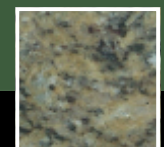

Rocky Mountain Stone
www.rmstone.com
505.345.8518
South of Jefferson on I-25
Appointments Appreciated

Color Options:

Black Pearl

Uba Tuba

Sorrento

New Venetian Gold

Tan Brown

Mendola

Giallo Ornamentale

Sale Details

Price includes material, fabrication, and installation with limitations and exclusions listed below. Sale price applicable on jobs up to 50 square feet. Color choices limited to New Venetian Gold Standard, Black Pearl Standard, Uba Tuba Standard, Giallo Ornamentale, Tan Brown Standard, Modesto, and Sorrento. Choose from Flat or Rocked edge profile. (One) undermount sink cutout included. Additional square footage (above 50 sq ft) to be charged at \$48.00 per sq ft. Upgrade to demi-bullnose, 3/8" bevel, or crescent edge for \$250.00 for up to 50 sq ft. Additional square footage (above 50 sq ft) to be charged at \$5.00 per sq ft.. Deposit must be received before November 4th, 2010. Price does not include sales tax; drive time for installations beyond Albuquerque metro area; radiused shapes; or colors and edges not specifically listed above. Additional discounts will not be applied to jobs under 50 square feet.